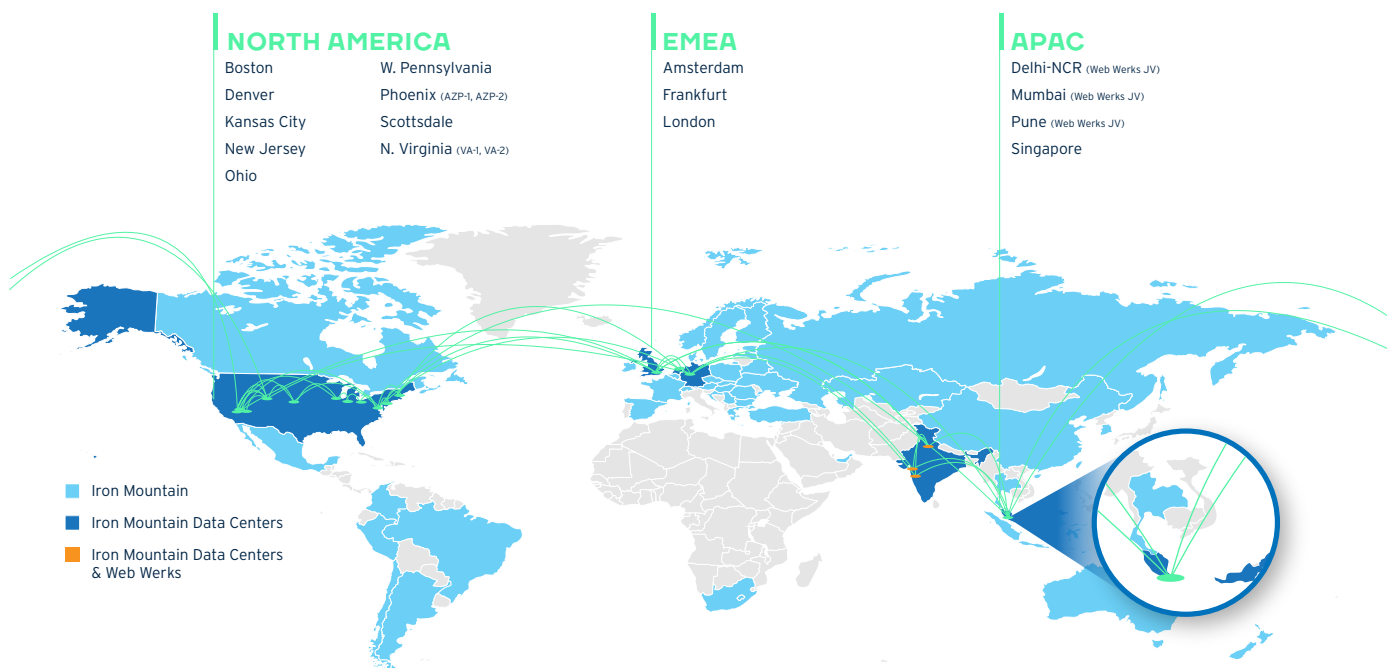

SUSTAINABLE SOLUTIONS FOR YOUR DIGITAL FUTURE

IRONMOUNTAIN.COM/DATACENTERS

ABOUT IRON MOUNTAIN

Iron Mountain Data Centers operates a global colocation platform that enables customers to build tailored, sustainable, carrier and cloud-neutral data solutions. As a proud part of Iron Mountain Inc., a world leader in the secure management of data and assets trusted by 95% of the Fortune 1000, we are uniquely positioned to protect, connect and activate high-value customer data. We lead the data center industry in highly regulated compliance, environmental sustainability, physical security and business continuity. We collaborate with our 2,000+ customers in order to build and support their long-term digital transformations within our 3.5M SF global footprint spanning 3 continents. For more information, visit www.ironmountain.com/data-centers.

© 2021 Iron Mountain Incorporated. All rights reserved. Iron Mountain and the design of the mountain are registered trademarks of Iron Mountain Incorporated in the U.S. and other countries. All other trademarks and registered trademarks are the property of their respective owners.